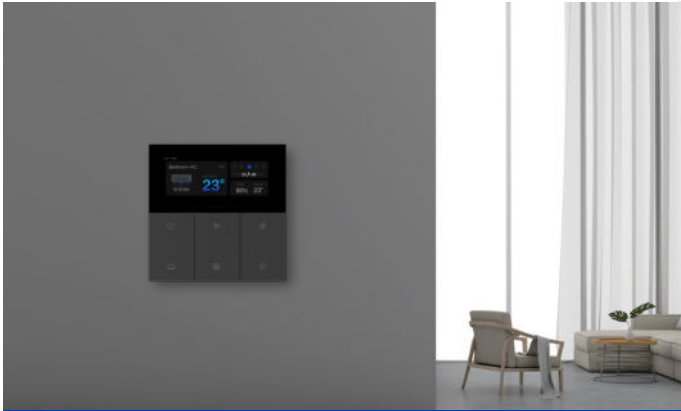

AC Control Panel INNO

AC Control Panel INNO

Intelligent Cooling

Smart Interconnection

Auto-wake Screen

BLE Sigmesh

Smart Control

Oppla Home

Specification

Item Code	Item Description	Product Size (LxWxH)
600000492300	KG-INNOA6689-INNO-Smart AC Panel-AG-Black	86*86*37
600000519200	KG-INNOA6689-INNO-Smart AC Panel-AG-White	86*86*37
600000519300	KG-INNOA6689-INNO-Smart AC Panel-AG-Golden	86*86*37
600000519400	KG-INNOA6689-INNO-Smart AC Panel-AG-Grey	86*86*37

Accessory

Item Code	Item Description	Product Size (LxWxH)	Input Voltage(V)
600000492400	KG-UACC-A-HBS-AC Master	54*96*31	24V DC

Technical Specification	
Housing Colour	Black/White/Golden/Grey
Driver integrated(Yes/No)	/
Glow wire test	/