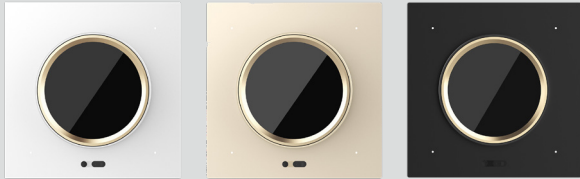

# INNO Dimmer Switch with Screen

INNO Dimmer Switch with Screen

IPS Touchscreen

Smooth Adjustment

Light/Curtain/AC  
Control

Auto-wake Screen

BLE Sigmesh

Smart Control

## Specification

Item Code	Item Description	Product Size (LxWxH)
606000000400	KG-INNOA66TV4-INNO-Dimmer Switch with Screen-Black	86*86*54.8
606000000300	KG-INNOA66TV4-INNO-Dimmer Switch with Screen-Golden	86*86*54.8
606000000200	KG-INNOA66TV4-INNO-Dimmer Switch with Screen-Grey	86*86*54.8
606000000100	KG-INNOA66TV4-INNO-Dimmer Switch with Screen-White	86*86*54.8