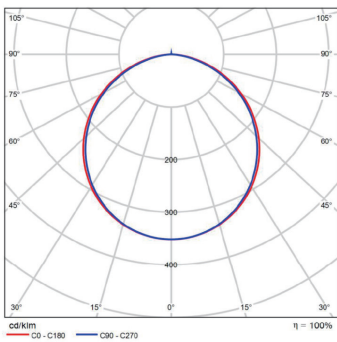

## Dimensional Drawing

20W-1200-60-SP

30W-1200-100-SP

30W-1200-80-SP

40W-1200-100-SP

40W-1200-150-SP

20W-1200-40-RE

30W-1200-100-RE

### Photometric Data

20W-1.2m-40-857

20W-1.2m-60-857

30W-1.2m-80-857

30W-1.2m-100-857

40W-1.2m-120-857

40W-1.2m-150-857

20W-1.2m-40-857-CONN