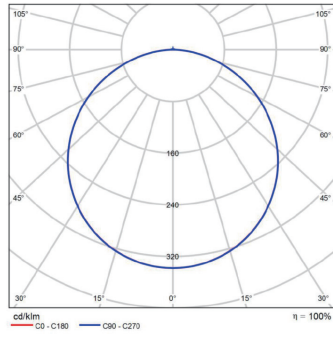

30W-1.2m-100-857-CONN