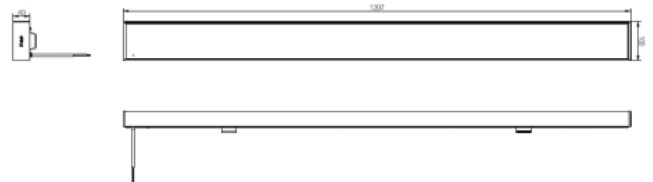

30W-1200-100-SP