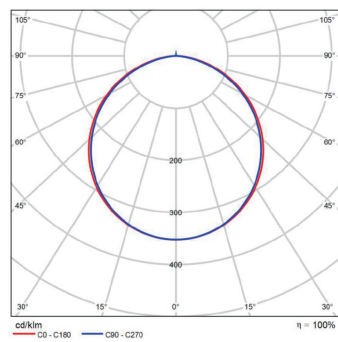

## Dimensional Drawing

20W-1200-60-SP

30W-1200-100-SP

30W-1200-80-SP

40W-1200-100-SP

40W-1200-150-SP

20W-1200-40-RE

30W-1200-100-RE

### Photometric Data

20W-1.2m-40-857

20W-1.2m-60-857

30W-1.2m-80-857

30W-1.2m-100-857

40W-1.2m-120-857

40W-1.2m-150-857

20W-1.2m-40-857-CONN