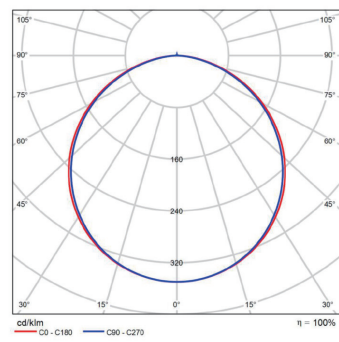

## Dimensional Drawing

20W-1200-60-SP

30W-1200-100-SP

30W-1200-80-SP

40W-1200-100-SP

40W-1200-150-SP

20W-1200-40-RE

30W-1200-100-RE

### Photometric Data

20W-1.2m-40-857

20W-1.2m-60-857

30W-1.2m-80-857

30W-1.2m-100-857

40W-1.2m-120-857

40W-1.2m-150-857

20W-1.2m-40-857-CONN