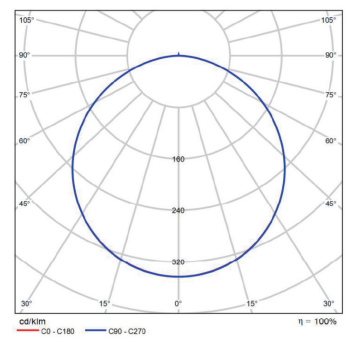

## Dimensional Drawing

20W-1200-60-SP

30W-1200-100-SP

30W-1200-80-SP

40W-1200-100-SP

40W-1200-150-SP

20W-1200-40-RE

30W-1200-100-RE

### Photometric Data

20W-1.2m-40-857

20W-1.2m-60-857

30W-1.2m-80-857

30W-1.2m-100-857

40W-1.2m-120-857

40W-1.2m-150-857

20W-1.2m-40-857-CONN