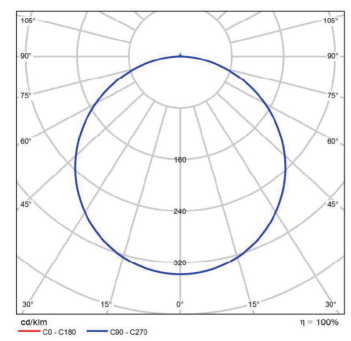

## Dimensional Drawing

20W-1200-60-SP

30W-1200-100-SP

30W-1200-80-SP

40W-1200-100-SP

40W-1200-150-SP

20W-1200-40-RE

30W-1200-100-RE

### Photometric Data

20W-1.2m-40-857

20W-1.2m-60-857

30W-1.2m-80-857

30W-1.2m-100-857

40W-1.2m-120-857

40W-1.2m-150-857

20W-1.2m-40-857-CONN