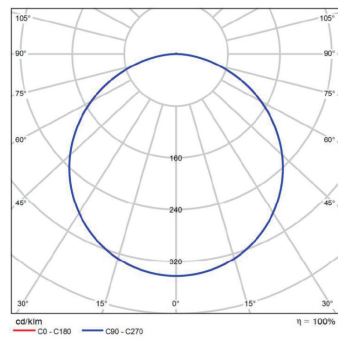

## Dimensional Drawing

20W-1200-60-SP

30W-1200-100-SP

30W-1200-80-SP

40W-1200-100-SP

40W-1200-150-SP

20W-1200-40-RE

30W-1200-100-RE

### Photometric Data

20W-1.2m-40-857

20W-1.2m-60-857

30W-1.2m-80-857

30W-1.2m-100-857

40W-1.2m-120-857

40W-1.2m-150-857

20W-1.2m-40-857-CONN