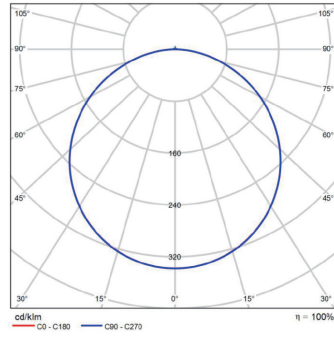

40W-1.2m-120-857-CONN