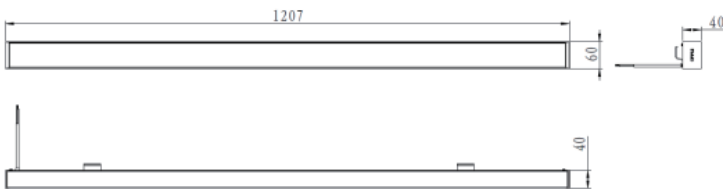

Packaging Information

Item			Outer box	
Item Code	Item Description	Dimensions(mm) (LxWxH)	Gross Weight (kg)	Packing Qty (pcs/unit)
529002060900	LED Linear-EIII-20W0.6m-150-82757-RE-CONN	662*445*197	2.06	64
529002046900	LED Linear-EIII-60-857-RE-L	590*405*250	0.77	6
529002047000	LED Linear-EIII-60-857-RE-T	590*405*250	0.77	6
529002047100	LED Linear-EIII-60-857-RE-+	590*412*370	0.77	6
529002047200	LED Linear-EIII-80-857-RE-L	590*415*280	0.77	6
529002047300	LED Linear-EIII-80-857-RE-T	590*392*280	0.77	6
529002047400	LED Linear-EIII-80-857-RE-+	590*432*390	0.77	6
529002047500	LED Linear-EIII-100-857-RE-L	590*415*280	0.77	6
529002047600	LED Linear-EIII-100-857-RE-T	590*392*280	0.77	6
529002047700	LED Linear-EIII-100-857-RE-+	590*432*390	0.77	6
529000113200	LED Linear-EIII-60-857-SP-L	570*392*230	0.65	10
529000113300	LED Linear-EIII-60-857-SP-T	570*392*230	0.65	10
529000113400	LED Linear-EIII-60-857-SP-+	590*412*370	0.70	10
529000113500	LED Linear-EIII-80-857-SP-L	570*392*260	0.65	10
529000113600	LED Linear-EIII-80-857-SP-T	570*392*260	0.65	10
529000113700	LED Linear-EIII-80-857-SP-+	590*432*390	0.70	10
529000113800	LED Linear-EIII-100-857-SP-L	570*392*260	0.65	10
529000113900	LED Linear-EIII-100-857-SP-T	570*392*260	0.65	10
529000114000	LED Linear-EIII-100-857-SP-+	590*432*390	0.70	10

Dimensional Drawing

20W-1200-60-SP