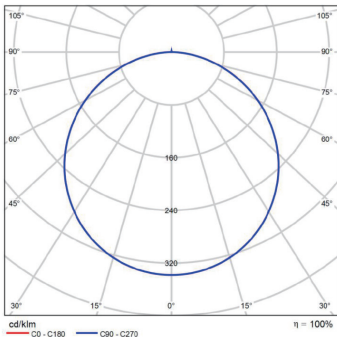

40W-1.2m-150-82757-CONN

OPPLE SHANGHAI OFFICE
Building V3, The Mixc, 1799 Wuzhong Road,
Minhang District, Shanghai, China
ZIP: 201103
T + 86 21 3855 0000
E intersales@opple.com

WWW.OPPLE.COM/EN