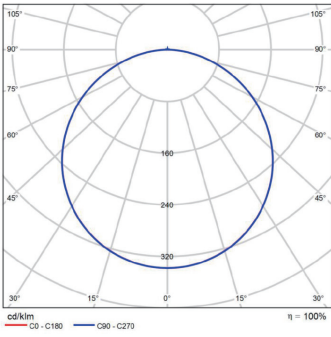

30W-1.2m-80-857-CONN