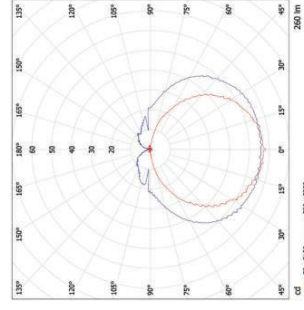

Technical Specifications

Dimmable	Yes
Beam Angle	105D
Housing Colour	Grey
IP	IP65
IK	IK06
Glow wire test	650°C
Weight	0.61kg/1.0m, 0.31kg/0.6m, 0.16kg/0.3m

Electrical Supply

Voltage(V)	24
AC/DC	DC

Mechanical Properties

Dimensional Drawing

Model	L (mm)	W (mm)	H1 (mm)	H2 (mm)
LED-CL-E-12W	1000	33.5	48.1	52.8
LED-CL-E-6W	500	33.5	48.1	52.8
LED-CL-E-3W	260	33.5	48.1	52.8

Photometric Data

105D

LED Outdoor Spot E2

30000 hrs

8yrs Care Free Impact Resistant