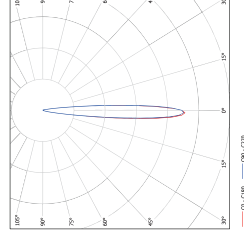

Photometric Data

8D