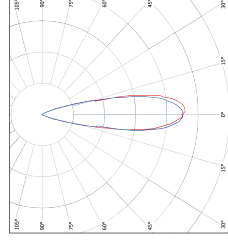

Dimensional Drawing

Model	L (mm)	W (mm)	H1 (mm)	H2 (mm)
LED-CL-E-12W	1000	33.5	48.1	52.8
LED-CL-E-6W	500	33.5	48.1	52.8
LED-CL-E-3W	260	33.5	48.1	52.8

Photometric Data

105D

LED Outdoor Spot E2

30000 hrs

8yrs Care Free Impact Resistant

Dimensional Drawing

Model	Φ1(mm)	Φ2(mm)	H1(mm)	H2(mm)
LED 05-EII 9W	82	82	25	83
LED 05-EII 18W	82	126	25	104
LED 05-EII 36W	82	155	25	119

Photometric Data

8D

12D

24D

36D

Packaging Information