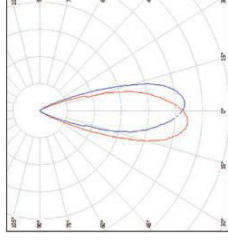

Dimensional Drawing

Model	L (mm)	W (mm)	H1 (mm)	H2 (mm)
LED-CL-E-12W	1000	33.5	48.1	52.8
LED-CL-E-6W	500	33.5	48.1	52.8
LED-CL-E-3W	260	33.5	48.1	52.8

Photometric Data

105D

LED Outdoor Spot E2

30000 hrs

8yrs Care Free Impact Resistant

Dimensional Drawing

Model	Φ1(mm)	Φ2(mm)	H1(mm)	H2(mm)
LED 05-EII 9W	82	82	25	83
LED 05-EII 18W	82	126	25	104
LED 05-EII 36W	82	155	25	119

Photometric Data

8D

12D

24D

36D

Packaging Information