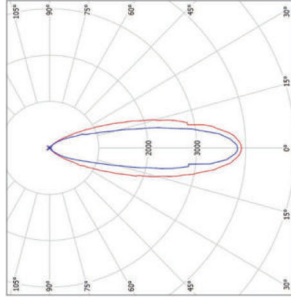

Photometric Data

20°x40°(3000K/4000K)

15°x30°(RGB)

LED Outdoor Contour E

8yrs Care Free

Impact Resistant

Dustproof & Waterproof

Rustproof

Uniform Light

Application

Landscape

Building

Bridge

Specification

Item Code	Item Description	Wattage (W)	CCCT (K)	Input Voltage (VDC)	Input Current (mA)	Beam Angle (°)	Lumen (lm)	Lifetime (L70B50)
713000007210	LED Contour-E L1000 12W-RGB-105D-GP	12	RGB	24	500	105	240	30000
713000007710	LED Contour-E L500 6W-RGB-105D-GP	6	RGB	24	250	105	120	30000
713000007010	LED Contour-E L300 3W-RGB-105D-GP	3	RGB	24	130	105	60	30000

Technical Specifications

Dimmable	Yes
Beam Angle	105D
Housing Colour	Grey
IP	IP65
IK	IK06
Glow wire test	650°C
Weight	0.61kg/1.0m, 0.31kg/0.6m, 0.16kg/0.3m

Electrical Supply

Voltage(V)	24
AC/DC	DC

Mechanical Properties