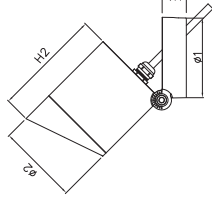

Technical Specifications	
CRI	>=80
Colour Consistency (SDCM)	7
Dimmable	No
Housing Colour	Black
IP	IP66
IK	IK06
Driver Integrated (Yes/No)	Yes
Glow wire test	650°C
Weight (kg/pc)	0.8/0.92/1.5

Electrical Supply	
Frequency (Hz)	50 / 60
Voltage (V)	220-240
AC / DC	AC
Mechanical Properties	
Housing Material	Die-casting Aluminum
Optical Material	Toughen Glass
Application Conditions	
Operating Temperature	-30~50°C
Application Temperature	25°C
Storage Environment	-30~50°C

Dimensional Drawing

Model	Φ1(mm)	Φ2(mm)	H1(mm)	H2(mm)
LED 05-EII 9W	82	82	25	83
LED 05-EII 18W	82	126	25	104
LED 05-EII 36W	82	155	25	119