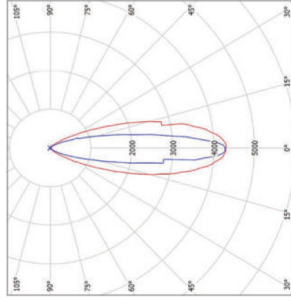

Photometric Data

20°x40°(3000K/4000K)

15°x30°(RGB)

LED Outdoor Contour E

8yrs Care Free

Impact Resistant

Dustproof & Waterproof

Rustproof

Uniform Light

Application

Landscape

Building

Bridge

Specification

Item Code	Item Description	Wattage (W)	CCCT (K)	Input Voltage (VDC)	Input Current (mA)	Beam Angle (°)	Lumen (lm)	Lifetime (L70B50)
713000007210	LED Contour-E L1000 12W-RGB-105D-GP	12	RGB	24	500	105	240	30000
713000007710	LED Contour-E L500 6W-RGB-105D-GP	6	RGB	24	250	105	120	30000
713000007010	LED Contour-E L300 3W-RGB-105D-GP	3	RGB	24	130	105	60	30000

Technical Specifications

Dimmable	Yes
Beam Angle	105D
Housing Colour	Grey
IP	IP65
IK	IK06
Glow wire test	650°C
Weight	0.61kg/1.0m, 0.31kg/0.6m, 0.16kg/0.3m

Electrical Supply

Voltage(V)	24
AC/DC	DC

Mechanical Properties

Dimensional Drawing

Model	L (mm)	W (mm)	H1 (mm)	H2 (mm)
LED-CL-E-12W	1000	33.5	48.1	52.8
LED-CL-E-6W	500	33.5	48.1	52.8
LED-CL-E-3W	260	33.5	48.1	52.8

Photometric Data

105D

LED Outdoor Spot E2

30000 hrs

8yrs Care Free Impact Resistant