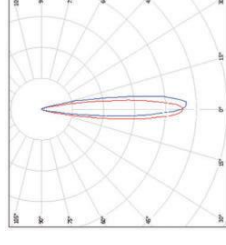

Dimensional Drawing

Model	L (mm)	W (mm)	H1 (mm)	H2 (mm)
LED-CL-E-12W	1000	33.5	48.1	52.8
LED-CL-E-6W	500	33.5	48.1	52.8
LED-CL-E-3W	260	33.5	48.1	52.8

Photometric Data

105D

LED Outdoor Spot E2

30000 hrs

8yrs Care Free Impact Resistant

Dimensional Drawing

Model	Φ1(mm)	Φ2(mm)	H1(mm)	H2(mm)
LED 05-EII 9W	82	82	25	83
LED 05-EII 18W	82	126	25	104
LED 05-EII 36W	82	155	25	119

Photometric Data

8D

12D

24D

36D

Packaging Information