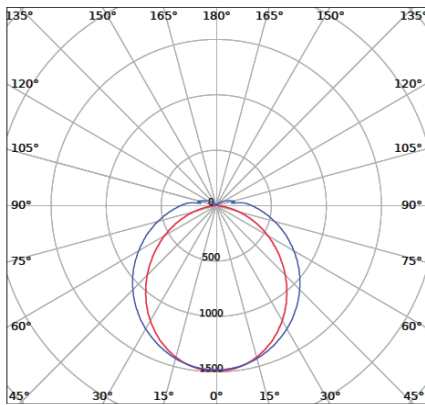

Dimensional Drawing

Model	L(mm)	LF(mm)	W(mm)	F(mm)	H(mm)
LED WP-P4 L1489	1489	750	63	22	75
LED WP-P4 L1208	1208	600	63	22	75
LED WP-P4 L648	648	300	63	22	75

Photometric Data

OPPLE SHANGHAI OFFICE
 Building V3, The Mixc, 1799 Wuzhong Road,
 Minhang District, Shanghai, China
 ZIP: 201103
T + 86 21 3855 0000
E intersales@opple.com