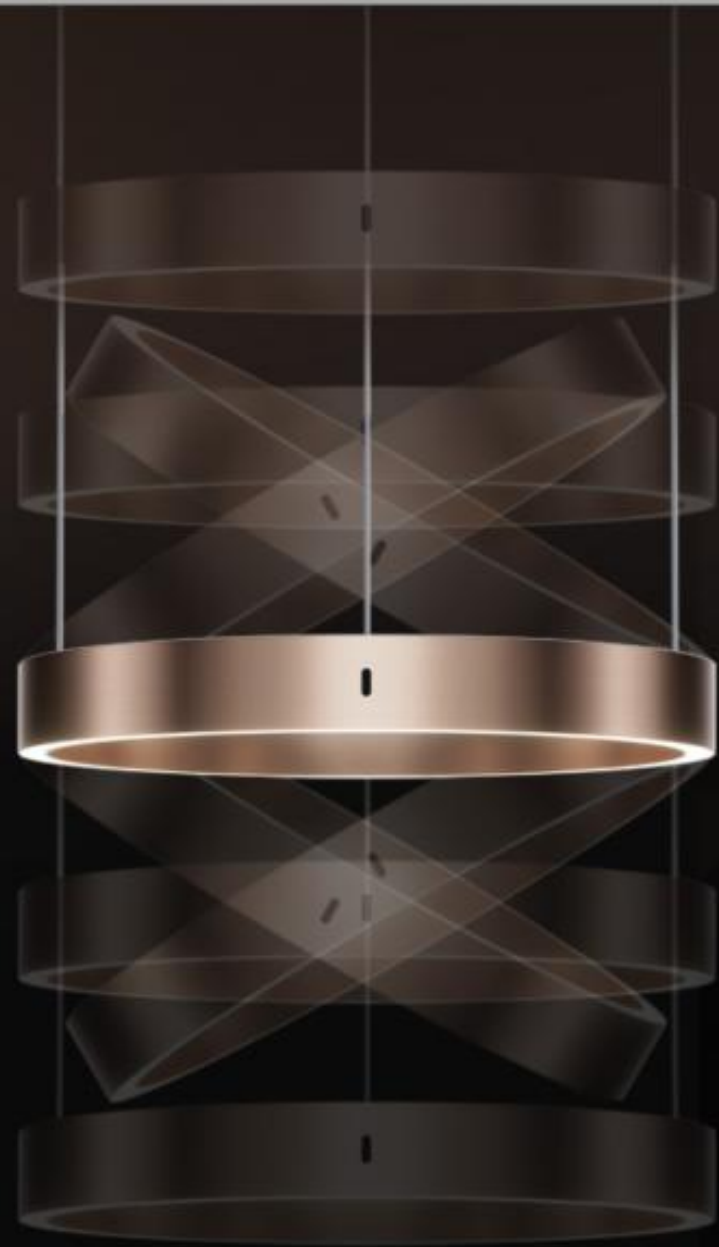

RINGO

LIMITLESS
IN HAND ∞

SDL Smart Natural Light

Free Hovering

Gesture Control

Bi-side Illumination

Bring **Natural Light** Home

Unique Algorithm

- Just Natural Light
- CRI 97 CQS 97
- CCT 1800K-12000K

SDL Smart Natural Light

Free Hovering

- On/Off
- Dimming
- CCT 1800k-12000K

Gesture Control

Bi-side Illumination

- Up and Down Illumination
- Independent Control

Always the perfect ambience

- $-5^{\circ}\sim 5^{\circ}$ Vertically rotatable lamp pole
- 350° horizontally rotatable two lamp heads

APP Control

RINGO Family

Pendant Light
Φ400mm / Φ600mm

Suspended Ceiling Light
Φ400mm / Φ600mm

Ceiling Light
Φ400mm / Φ600mm

Fishing Floor Lamp
Φ600mm

Floor Lamp
2 x Φ120mm

Desk Lamp
Φ120mm

Wall Lamp
Φ120mm

Spotlight
Φ120mm

Pendant Light
Φ120mm

Linear Pendant Light
1400*52*20mm